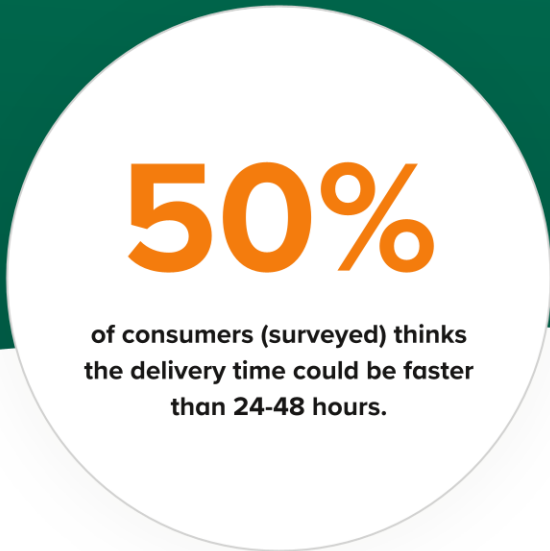

Discover the convenience of DHL For You Today.

Increase your conversion rate!

Package dropped off before 1:30 p.m. on working days? Delivered tonight! With this service from DHL you shorten the delivery time and your customer will receive the order super fast. A good reason to make a purchase for your customer. You also have more time to prepare the package for shipment!

The benefits of DHL For You Today:

- ⊗ Later cut-off time
 - ⊗ Offer your customers the possibility of receiving orders the same day
- This will increase your conversion!

	Rates
Parcel	€ 6,95
Letterbox parcel	€ 6,95